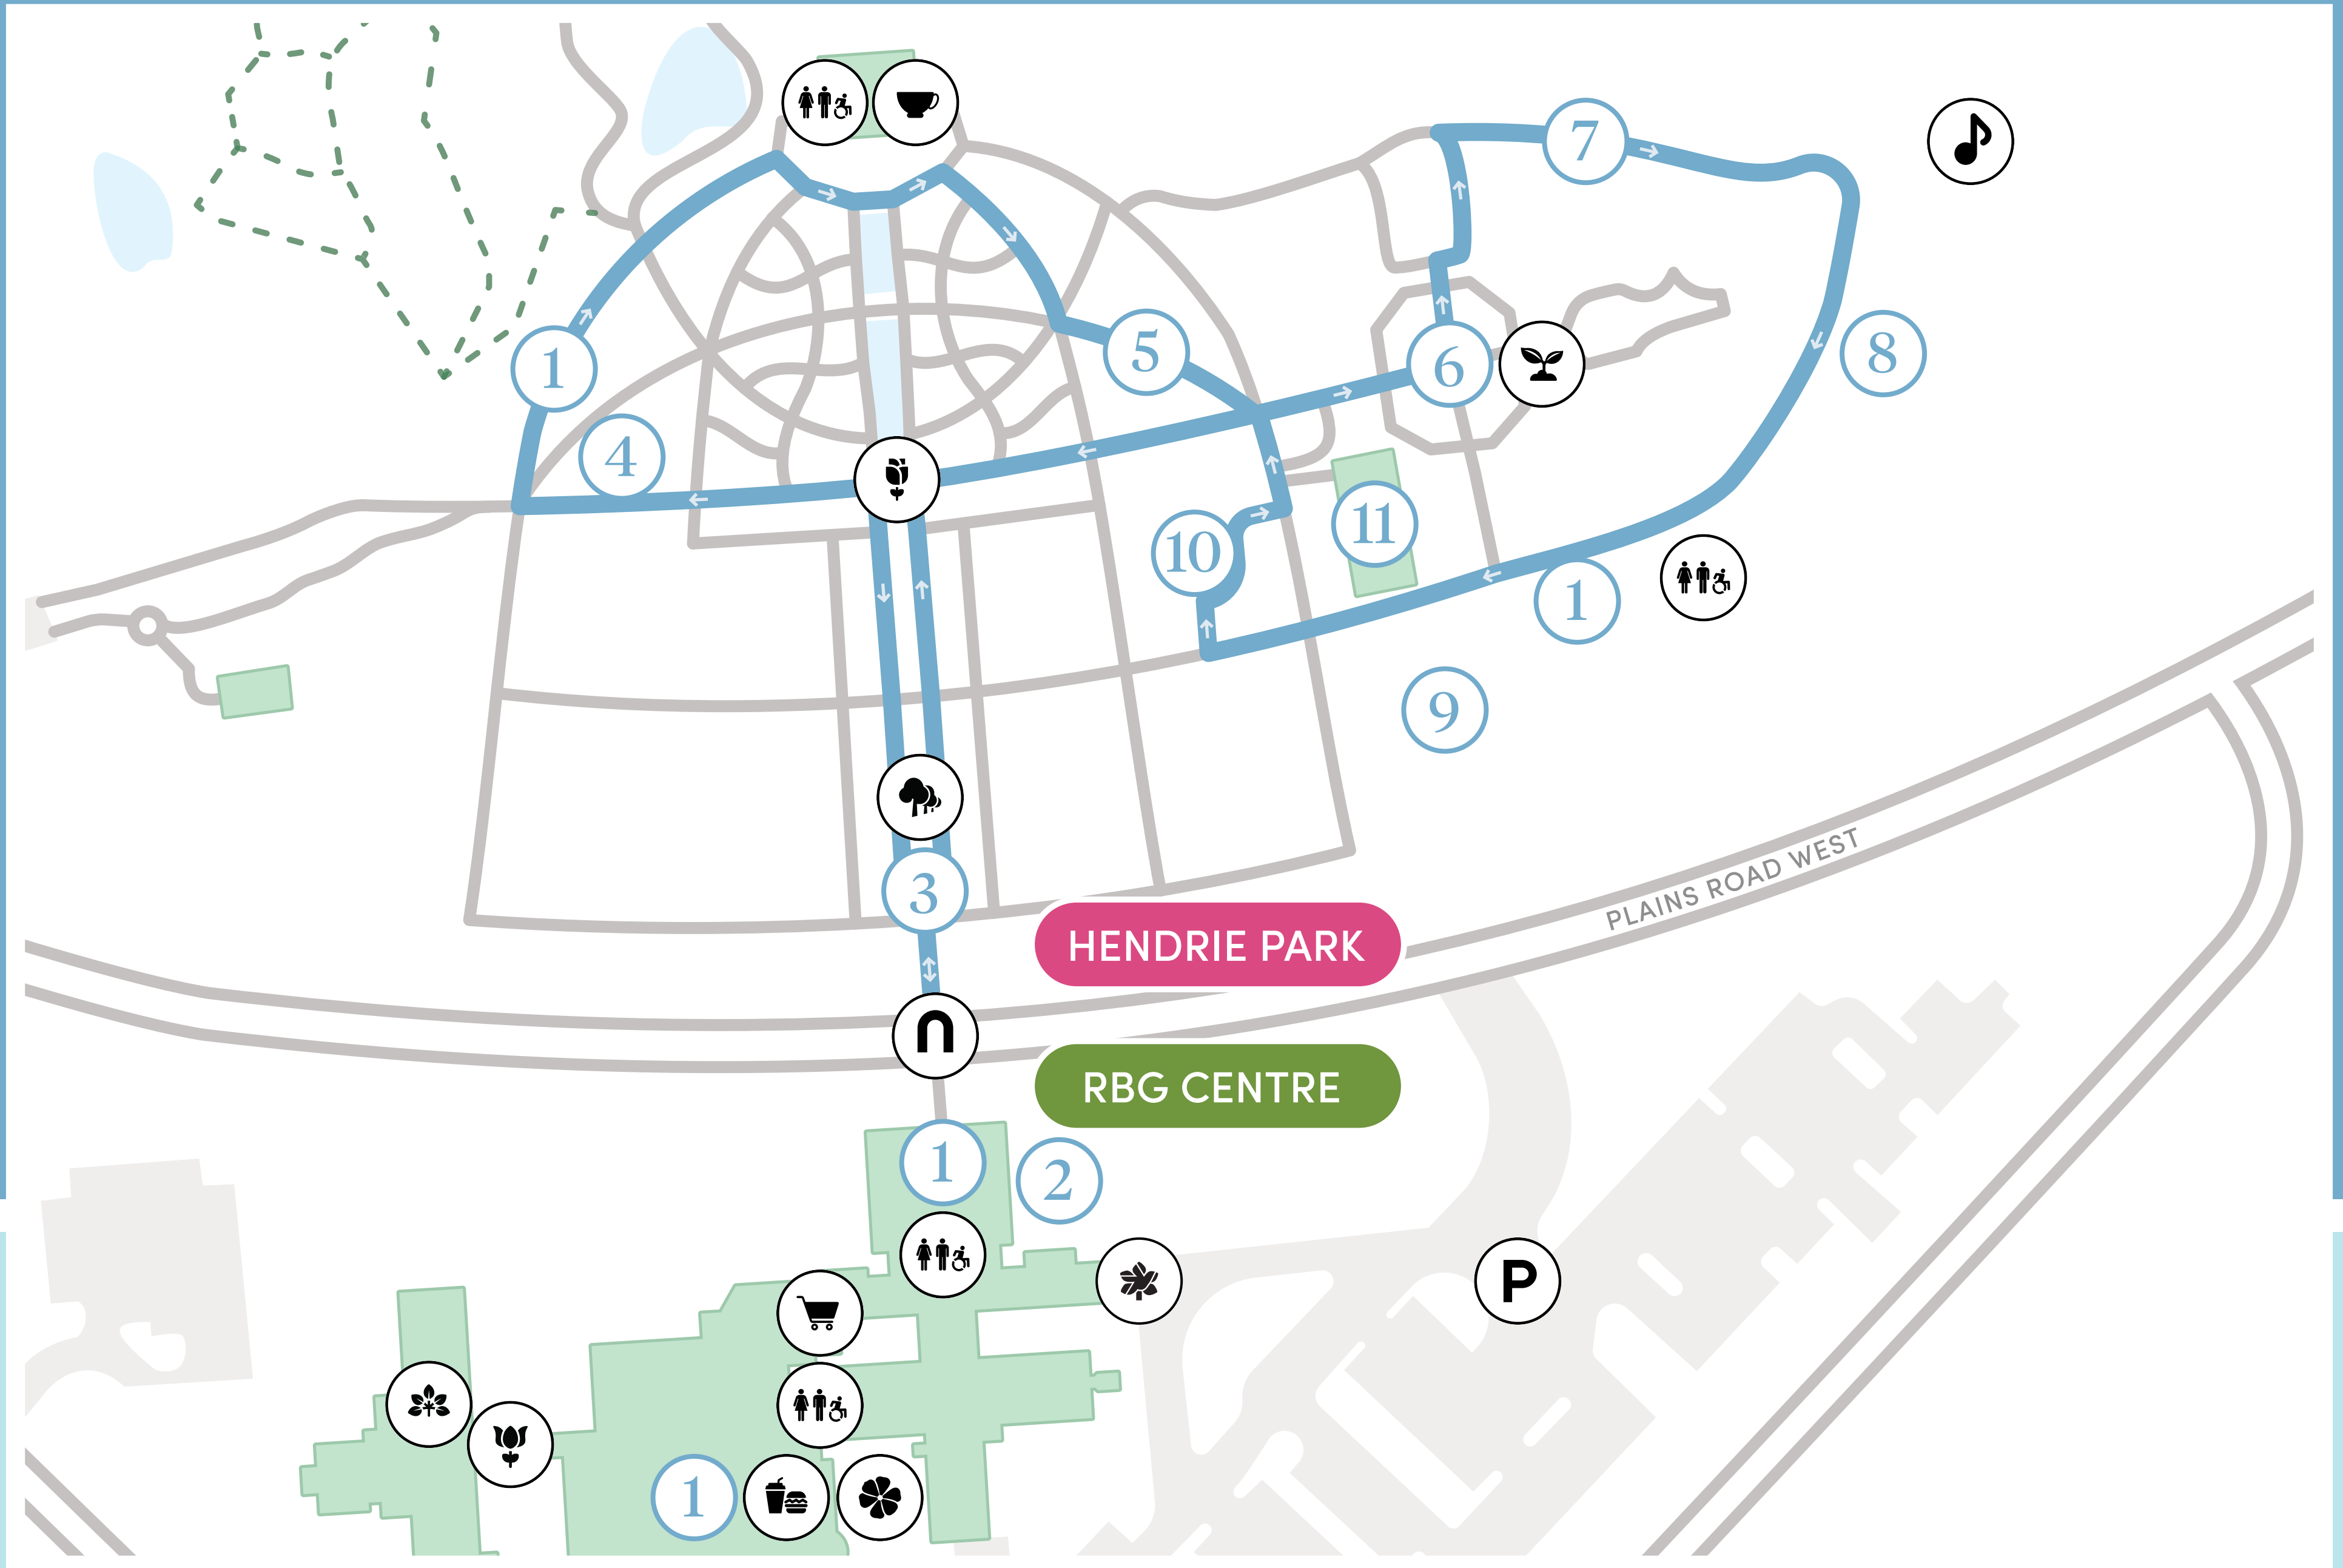

WINTER Wonders

Recommended Route

- | | | |
|--------------|----------------------|------------------------------|
| Washroom | Greenhouse Café | Rose Garden |
| Parking | Hendrie Tunnel | Scented Garden |
| RBG Entrance | Mediterranean Garden | Tea House at Turner Pavilion |
| Breezeway | Mitchell's Field | |
| Garden Shop | Oak Allee | |
-
- | | | |
|-------------------------------|------------------|---------------------|
| Food & Beverage | Snow Globes | Mosaic in the Field |
| Snowcaps
Escarpment Garden | Winter Village | Tree Love |
| Icicles | Mistletoe Wishes | Singing Tree |
| | Lantern Lane | Resting Station |

Generously
Supported by

THE
HAMILTON SPECTATOR