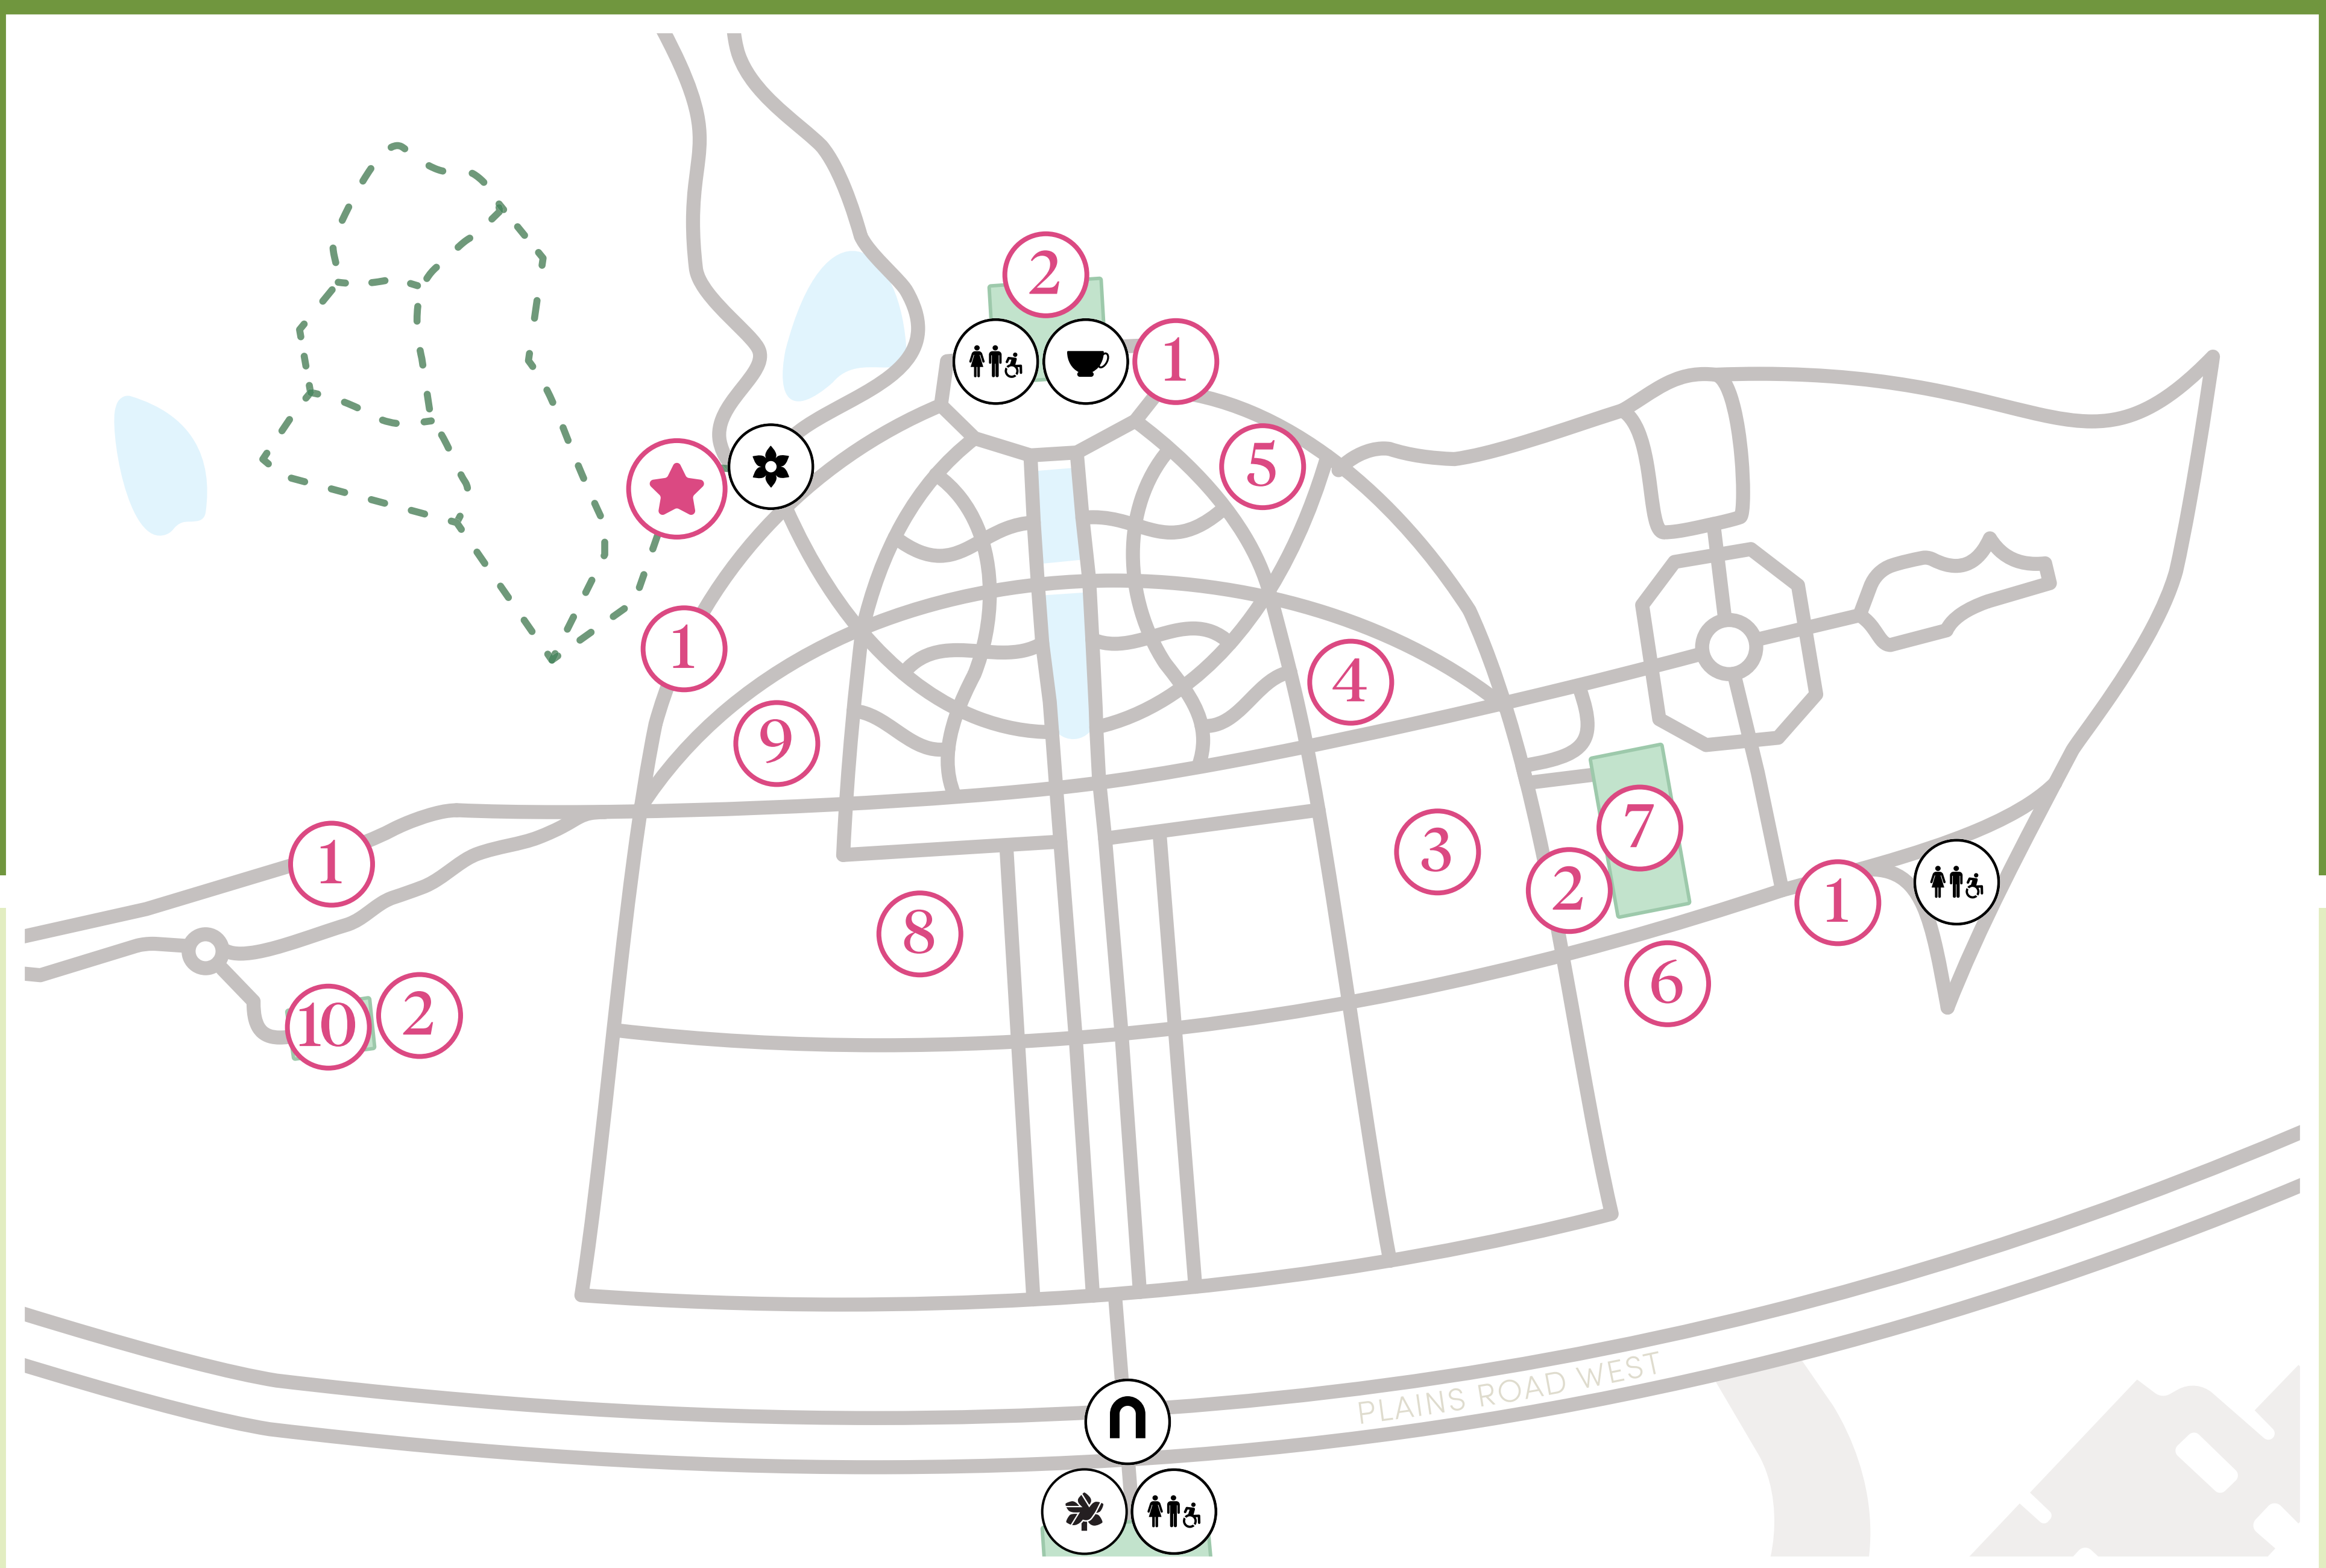

# THE *Great* PUMPKIN TRAIL

- |  |   |   |
|--|---|---|
|  Washroom                     |  The Great Pumpkin Trail |  360° Photobooth                             |
|  RBG Centre                   |  Food & Beverage         |  Good Enough Live Karaoke<br>6:30pm & 8:30pm |
|  Hendrie Tunnel               |  Picnic Areas            |  Forever in Flames<br>7 pm, 8:15 pm, 9:30 pm |
|  Tea House at Turner Pavilion |  Pumpkin Field Games     |  DJ Jooce<br>Ongoing All Night               |
|  Kippax<br>Accessible Trail   |  Peculiar Pumpkins       |  Live Carving<br>Ongoing All Night           |
|  |  Pumpkin House           |   |