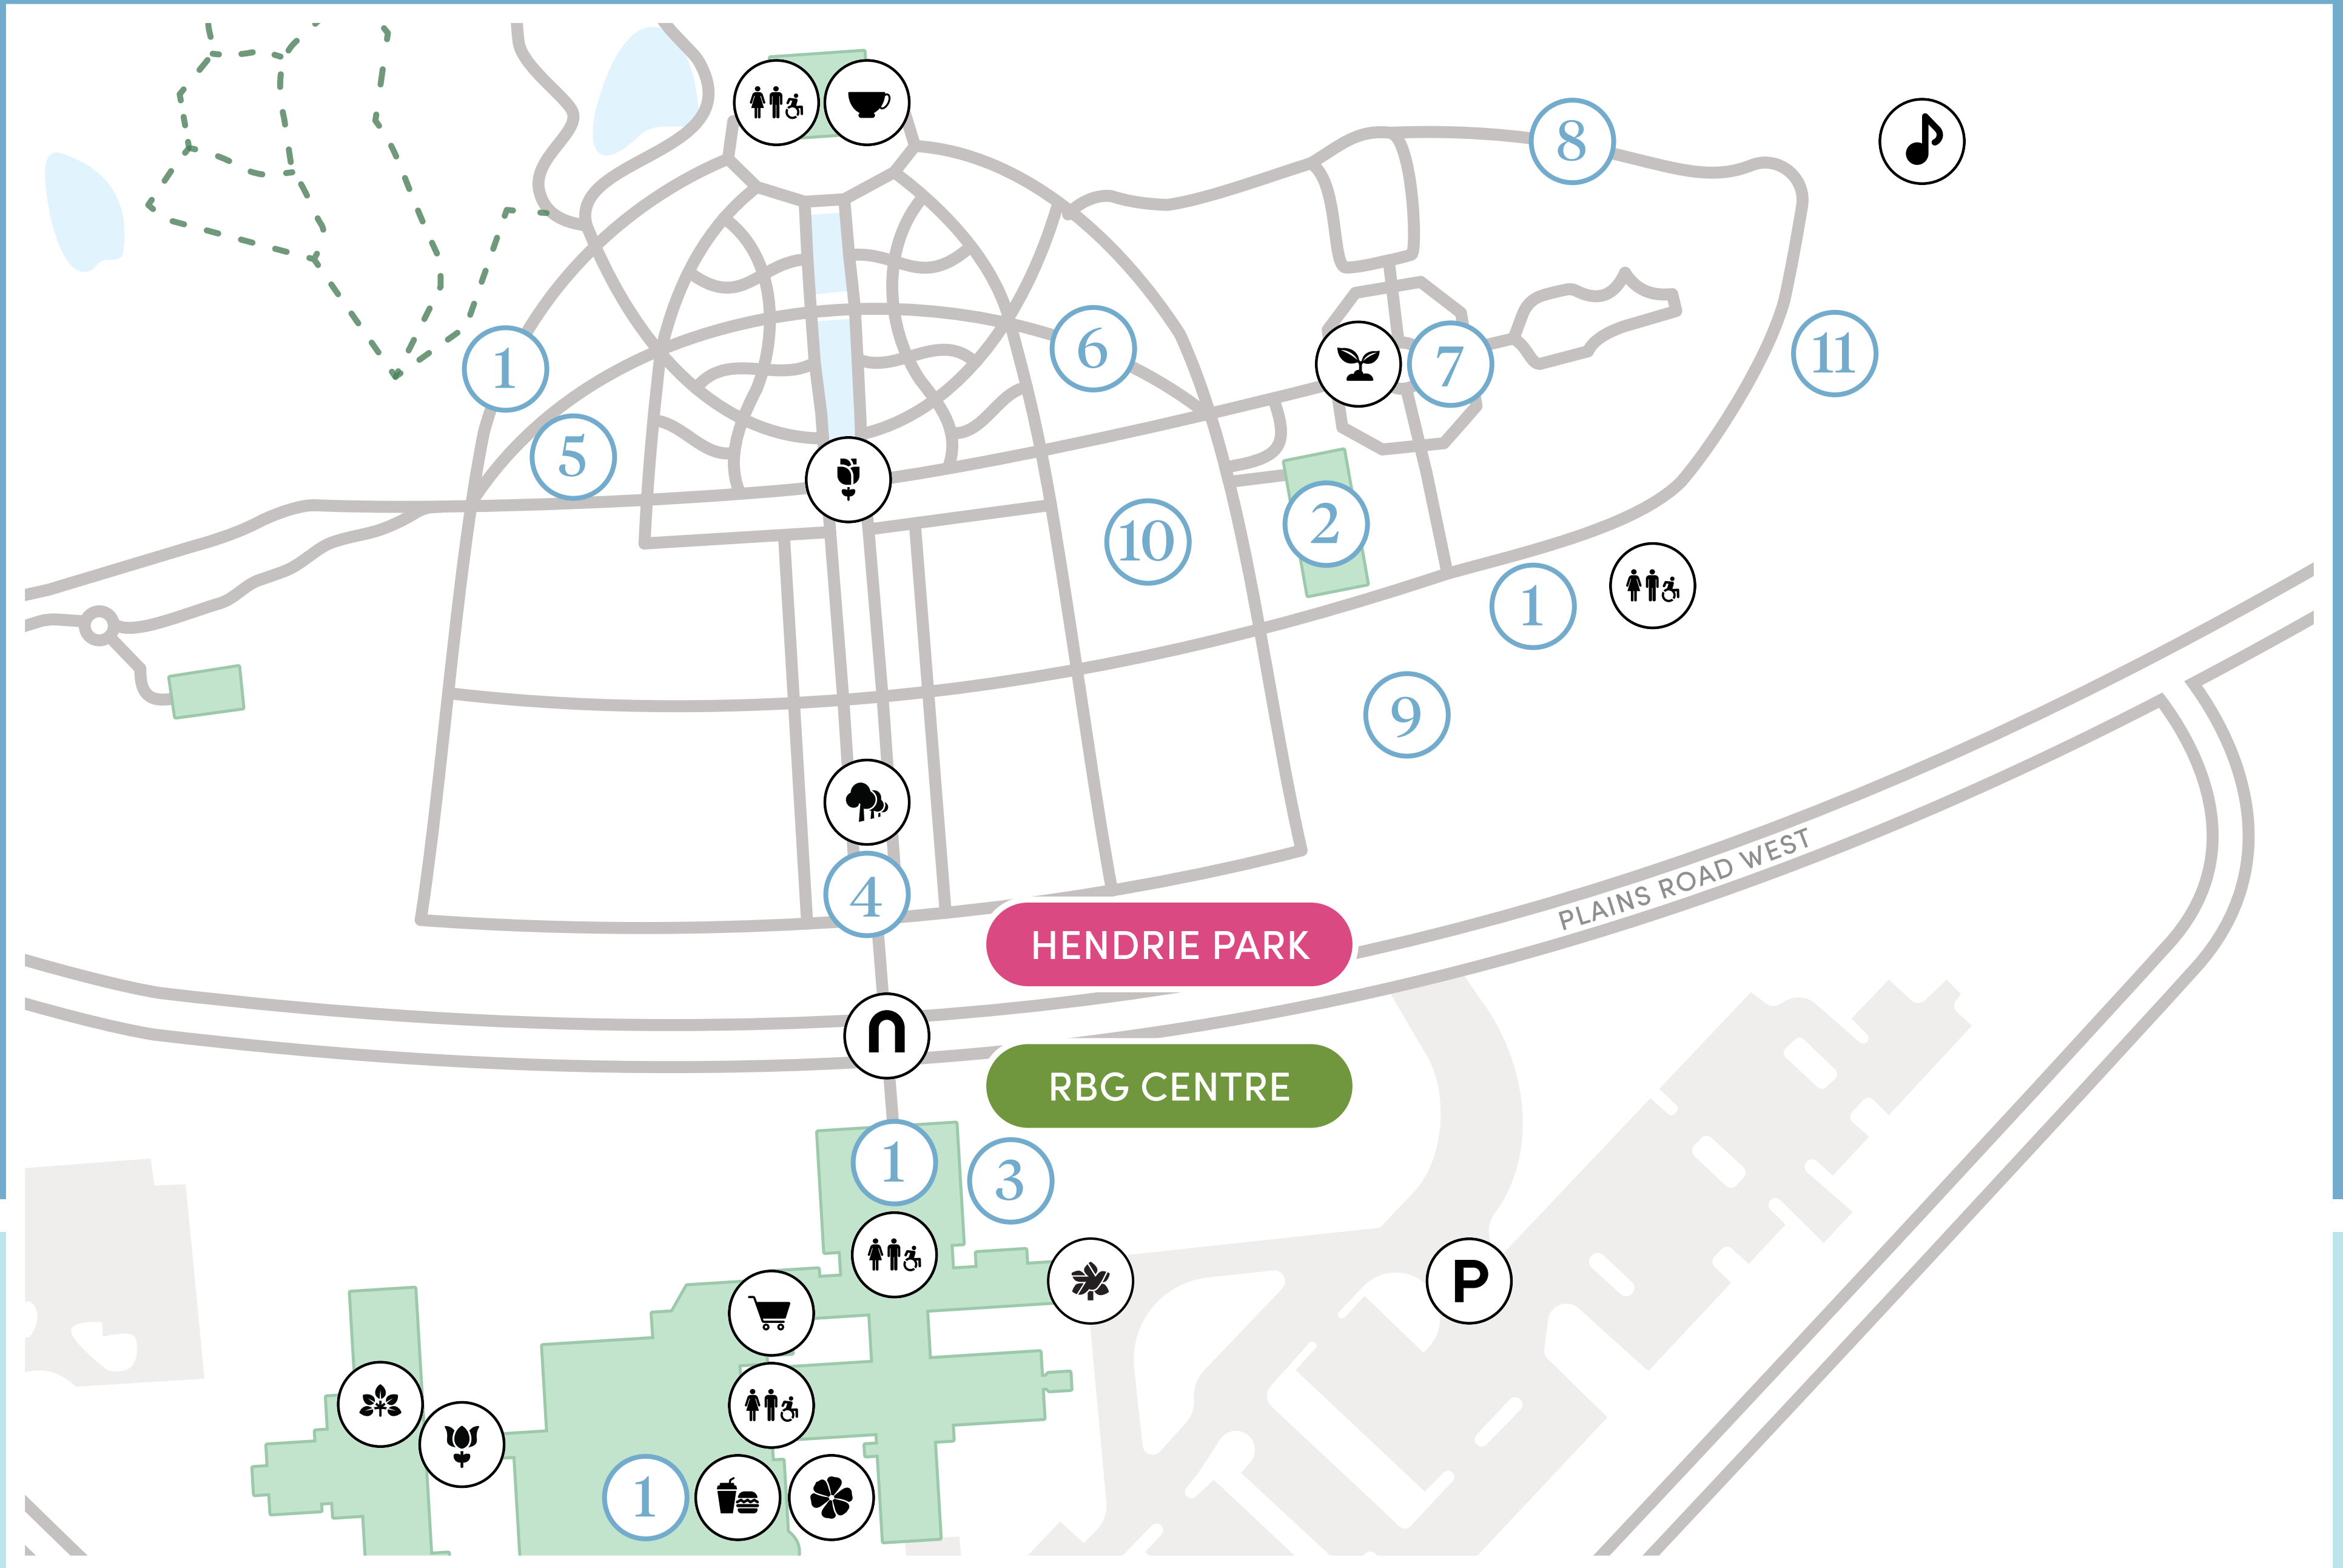

WINTER Wonders

- | | | |
|--------------|----------------------|------------------------------|
| Washroom | Greenhouse Café | Rose Garden |
| Parking | Hendrie Tunnel | Scented Garden |
| RBG Entrance | Mediterranean Garden | Tea House at Turner Pavilion |
| Breezeway | Mitchell's Field | |
| Garden Shop | Oak Allee | |
-
- | | | |
|-------------------------------|------------------|---------------------|
| Food & Beverage | Icicles | Lantern Lane |
| Resting Station | Snow Globes | Tree Love |
| Snowcaps
Escarpment Garden | Winter Village | Singing Tree |
| | Mistletoe Wishes | Mosaic in the Field |

Generously
Supported by

THE
HAMILTON SPECTATOR