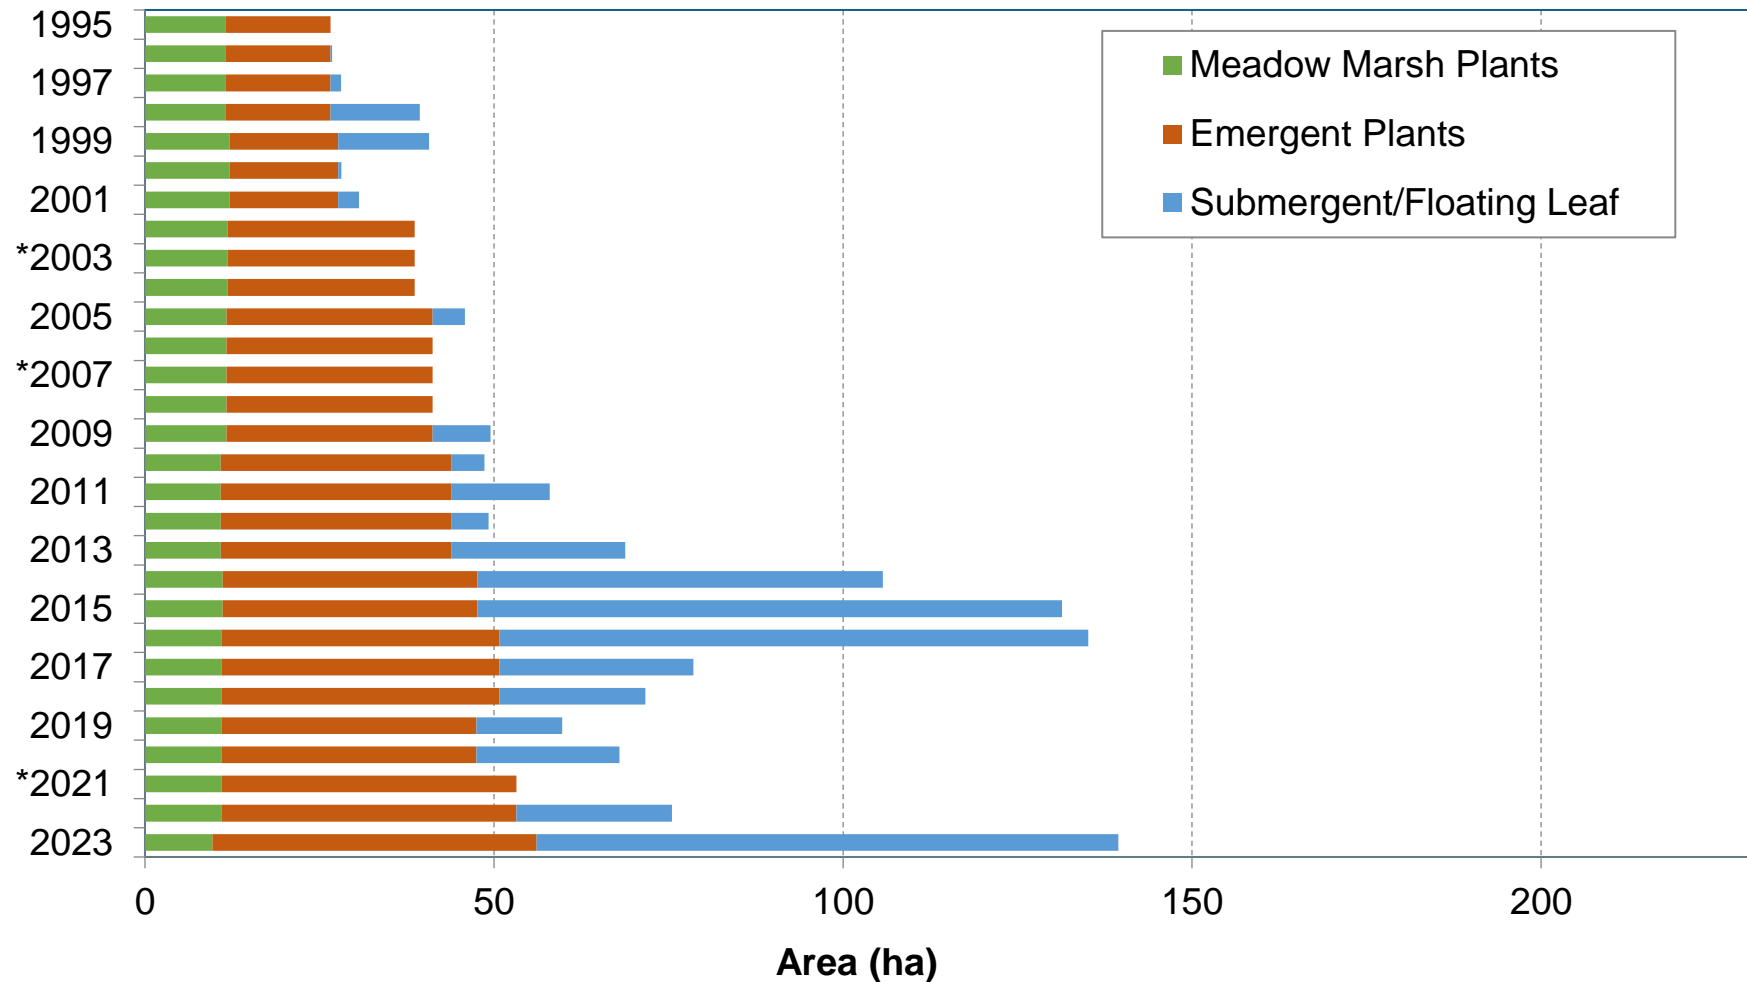

Cootes Paradise Marsh Vegetation Changes

Total marsh vegetation in Cootes Paradise Marsh by area and plant community group, including meadow marsh, emergent marsh, and submerged/floating leaf vegetation as measured in early July (submergent/floating leaf area).